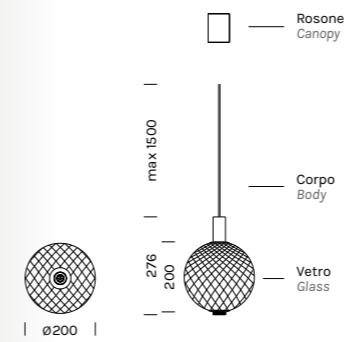

Beam Stick Nuance is a suspension lamp made by mouth-blown glass. The lamp is Made in Venice with pride, using 3 different layers of expertly crafted glass to achieve the unique gradient effect.

BEAM STICK NUANCE
BALLOTON

Design Marc Sadler

Registered Design

BEAM STICK NUANCE *BALLOTON*

Alluminio e vetro soffiato a bocca
Fascio di luce diffuso verso il basso

Aluminum and mouth-blown glass
Light beam: diffused downward-projected

BEAM STICK NUANCE BALLOTON Ø350

VETRO SOFFIATO A BOCCA
EFFETTO IMBOTTITURA
COLORAZIONE SFUMATA

MOUTH BLOWN GLASS
PADDING EFFECT
DECORATIVE FADED COLOUR

BEAM STICK NUANCE BALLOTON Ø350

Alluminio e vetro soffiato a bocca
Fascio di luce diffuso verso il basso

Aluminum and mouth-blown glass
Light beam: diffused downward-projected

BEAM STICK NUANCE Ø450

Design Marc Sadler

Registered Design

BEAM STICK NUANCE Ø450

Alluminio e vetro soffiato a bocca
Fascio di luce diffuso verso il basso